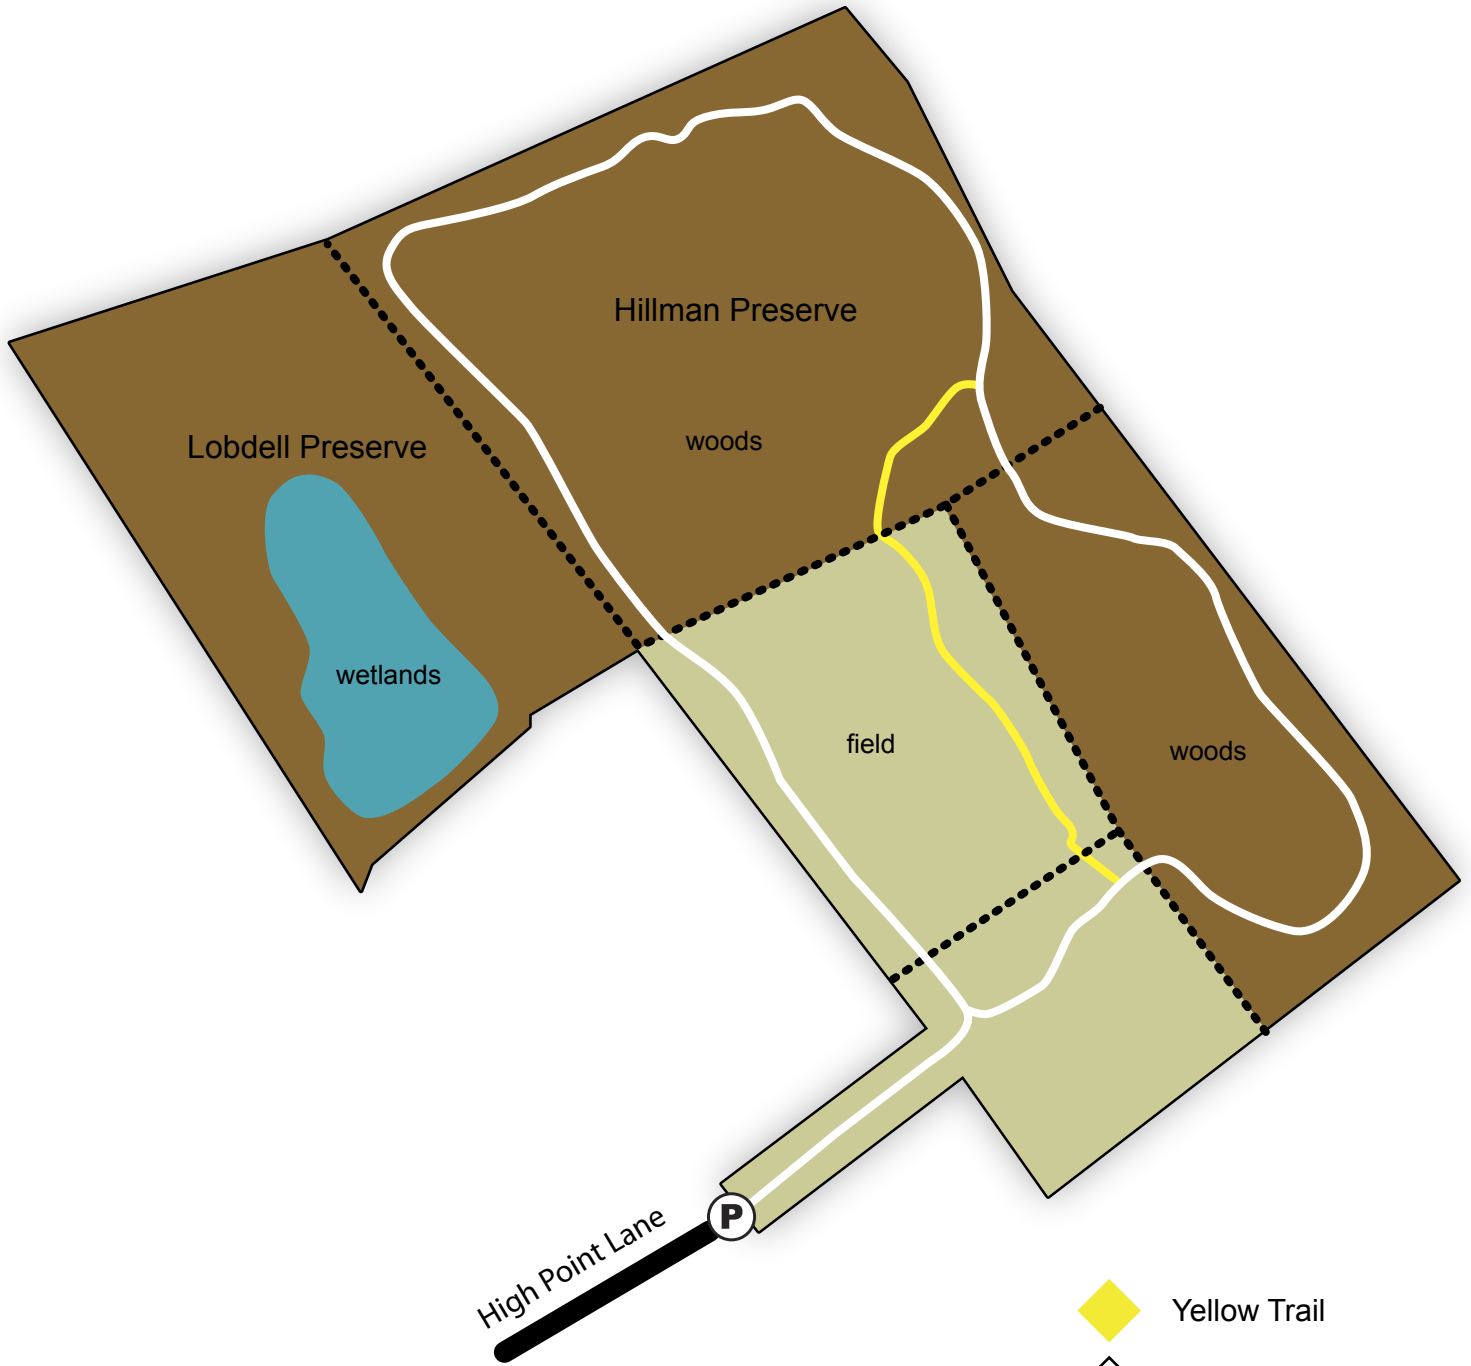

Hillman & Lobdell Preserves

14 acres

 Yellow Trail

 White Trail

www.aspetucklandtrust.org