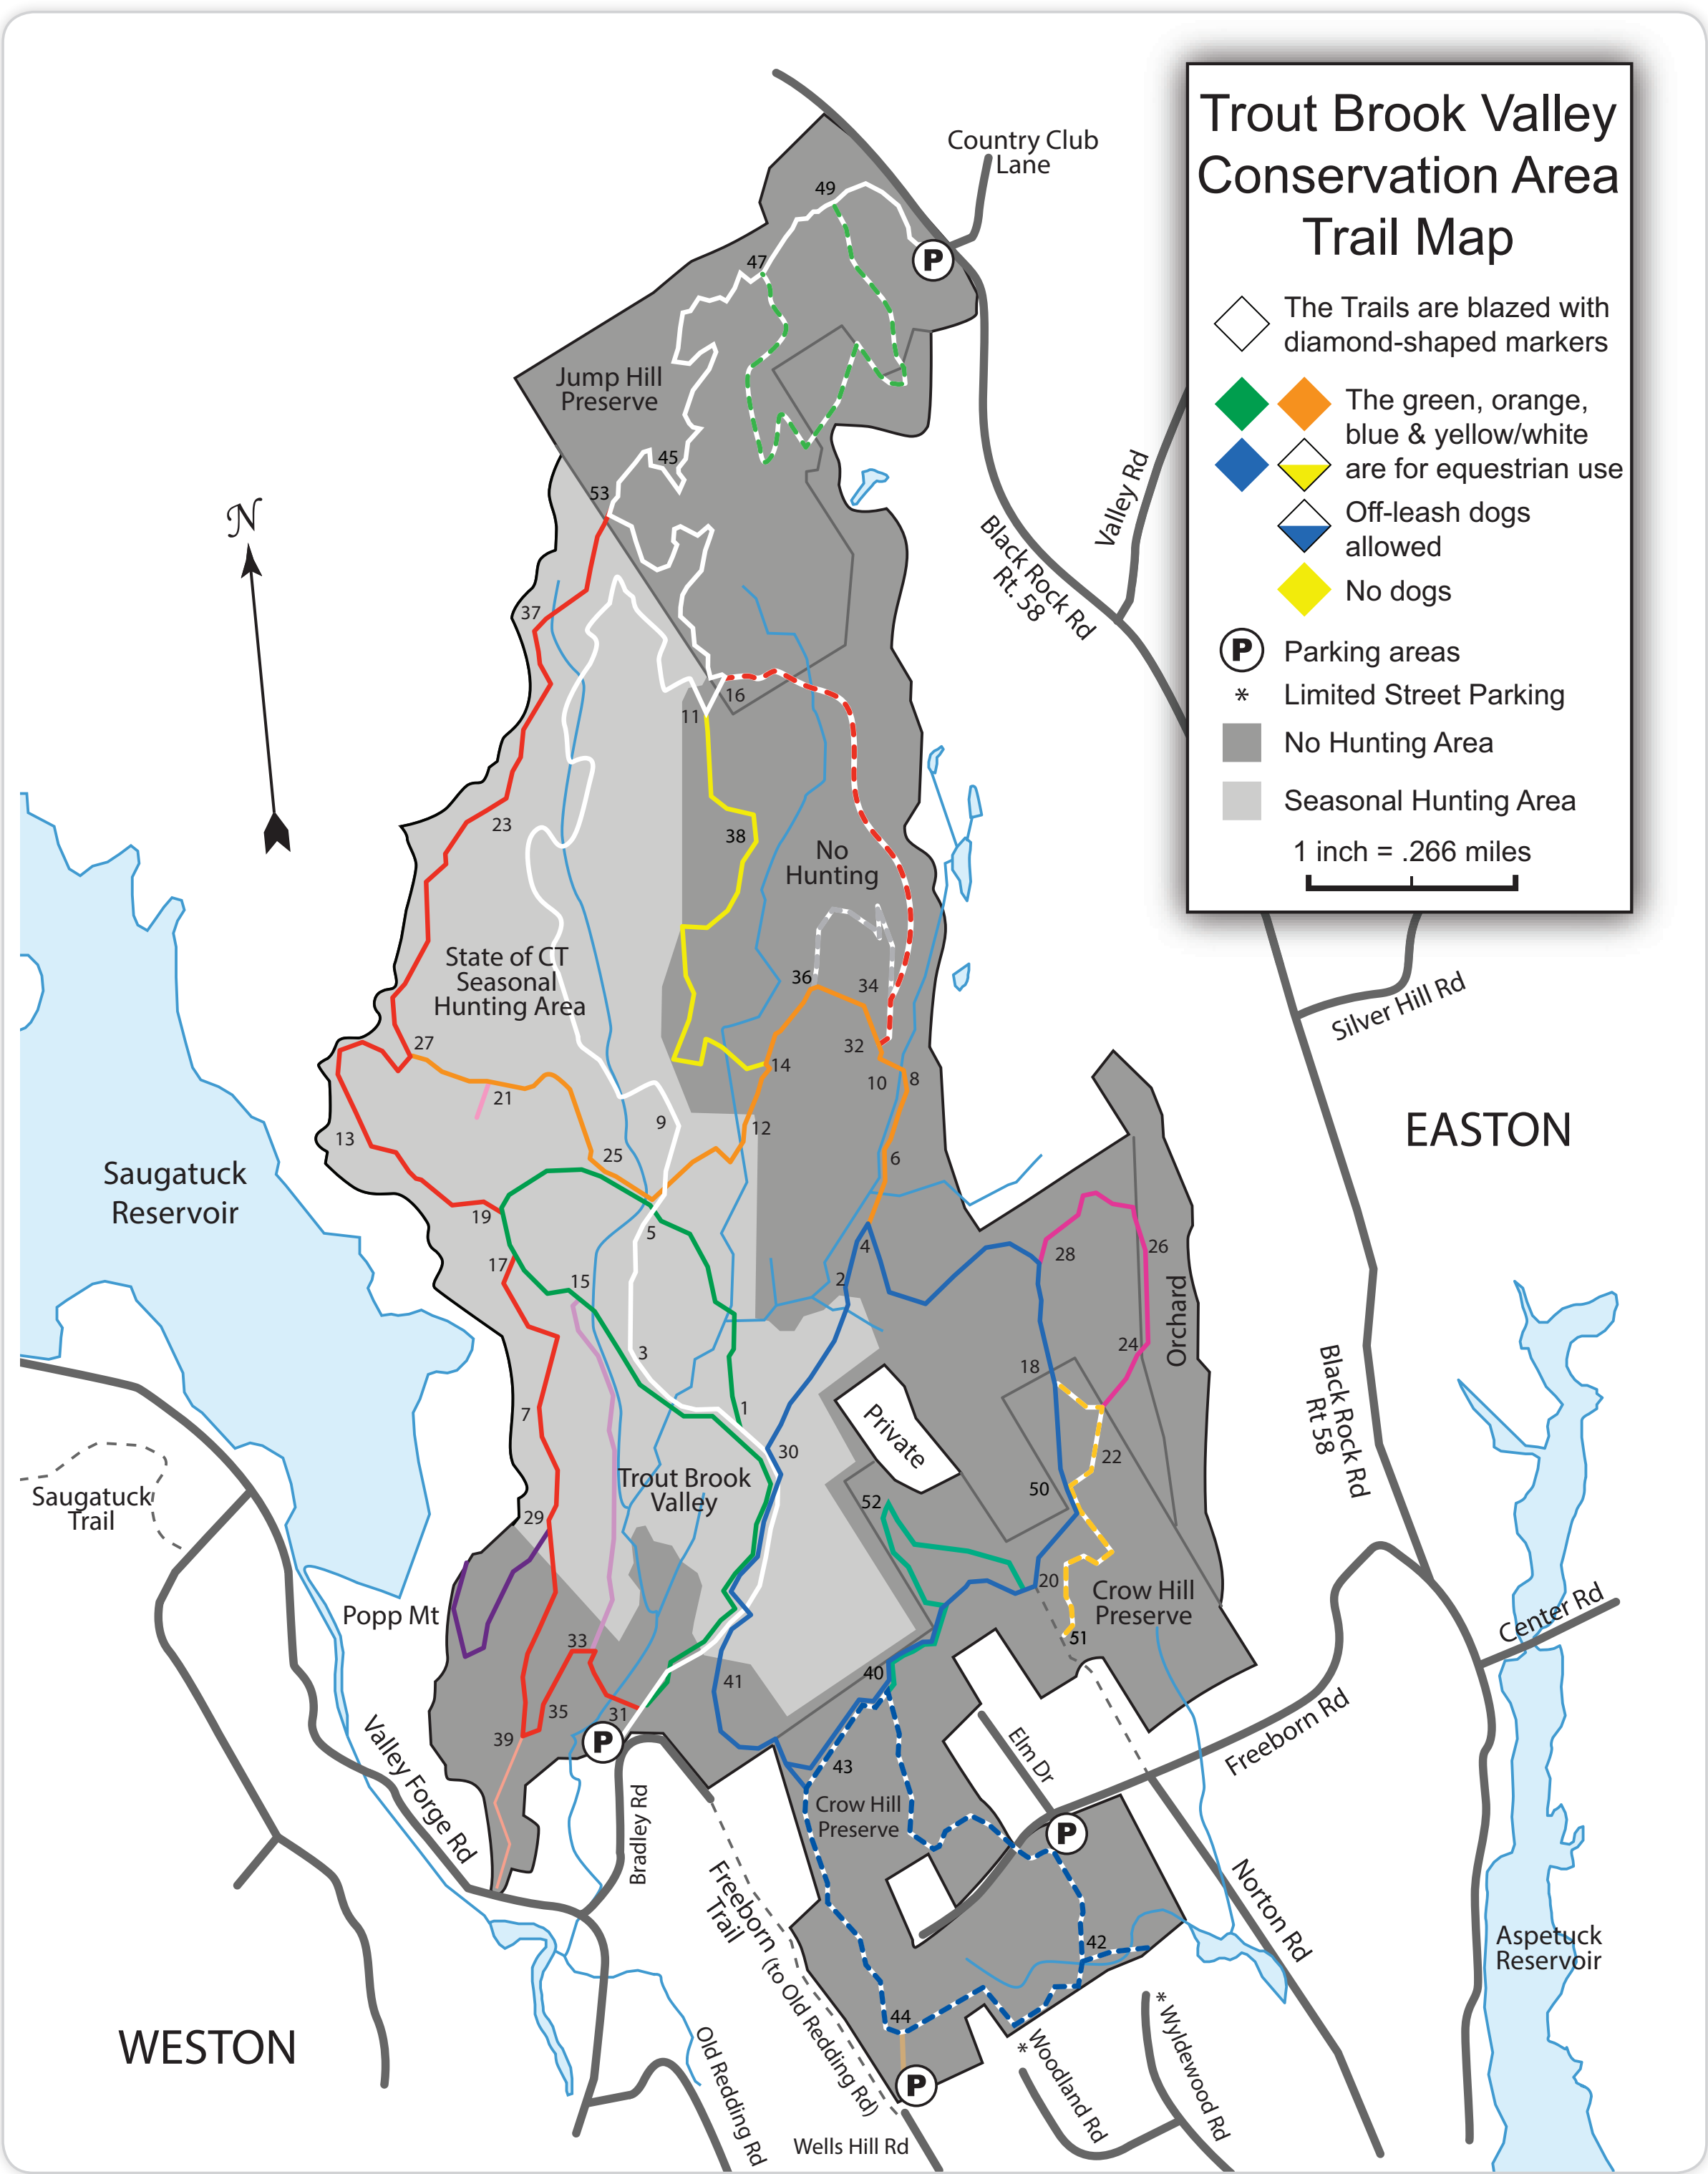

## Trout Brook Valley Conservation Area Trail Map

-  The Trails are blazed with diamond-shaped markers
-   The green, orange, blue & yellow/white are for equestrian use
-   are for equestrian use
-  Off-leash dogs allowed
-  No dogs
-  Parking areas
-  Limited Street Parking
-  No Hunting Area
-  Seasonal Hunting Area

1 inch = .266 miles

WESTON

EASTON